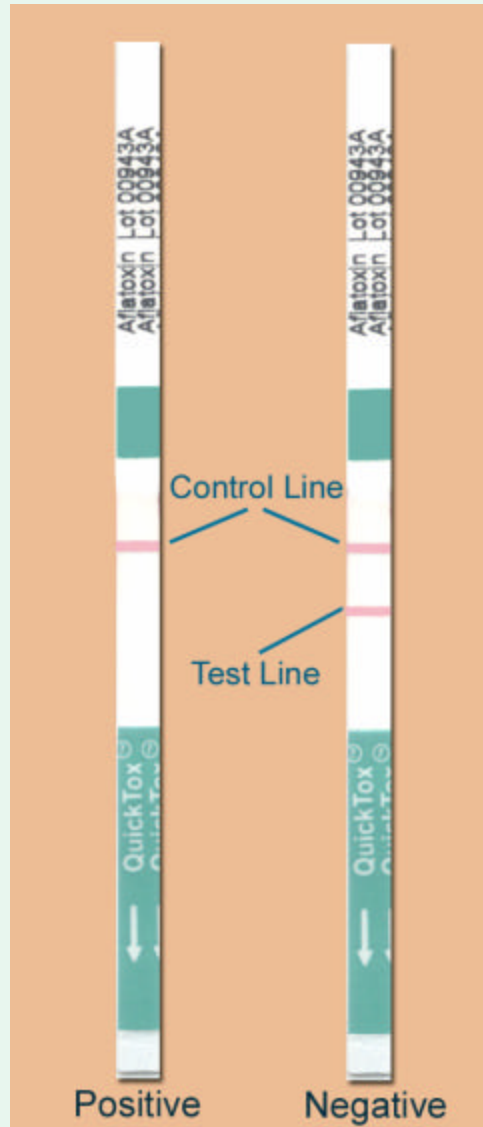

For technical support call
EnviroLogix toll free at:
1-866-408-4597

There's NO trouble

*One Pink Line =
Positive at 20 ppb*

*Two Pink Lines =
Less than 20 ppb*

If you see a double!